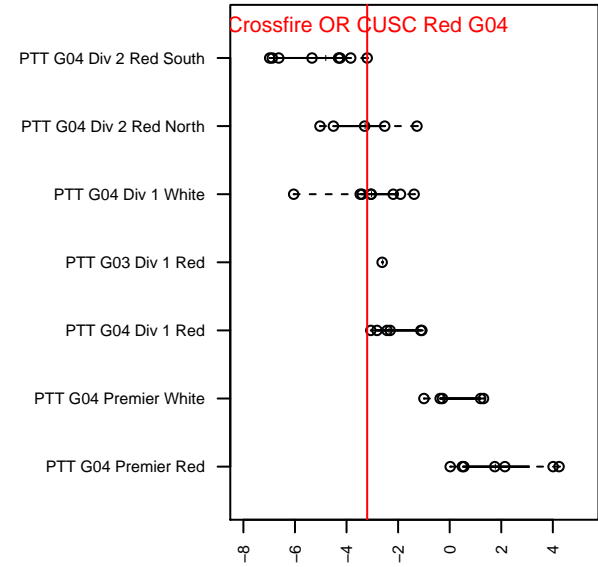

# Crossfire OR CUSC Red G04

Crossfire Oregon  
 Clackamas, OR  
 G04 total strength=1034  
 attack=3 defense=1.7  
 fall league = PTT G04 Div 2 Red South  
 notes= Sale 2015

alt names used:  
 CLACKAMAS UNITED U14 RED LE – HARRIS  
 CLACKAMAS UNITED U14 RED LE – HARRIS  
 CUSC 04G Le  
 CUSC 04G Le

Venues played:  
 2017 Clash At the Border Gold/Silver/Bronze  
 2017 Summer Slam Division 2 Gold/Silver  
 2017 PTT G04 Division 2 Red South  
 2017 OYS Founders Cup G04

**Crossfire OR CUSC Red G04**  
 Dots are actual minus expected GF (blue circles) and GA (red triangles).  
 Blue line is smoothed change in attack strength. Red is smoothed change in defense strength.

**attack and defense variance (black dot)  
relative to other teams  
and top 10 in region**

**attack and defense rating  
relative to others at age  
and all opponents in last 13 months**

**Performance relative to 13 month average**