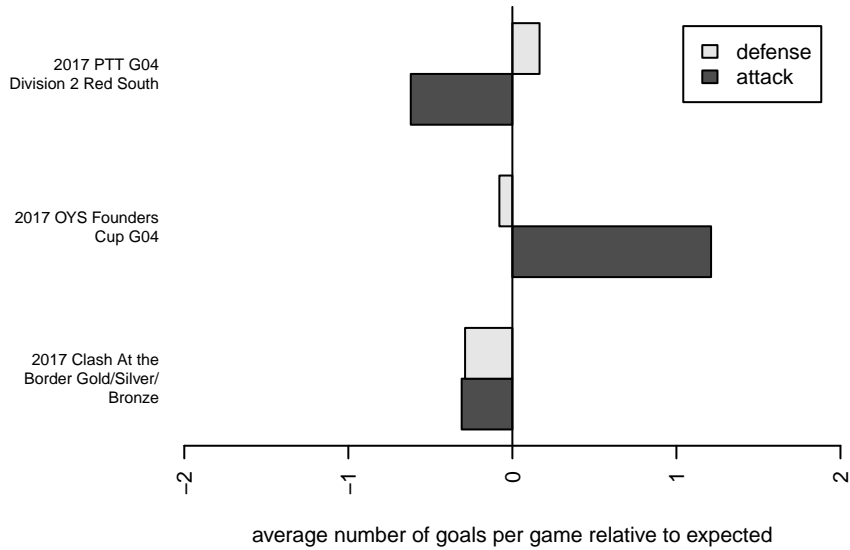

# Crossfire OR CUSC Red G04

Crossfire Oregon  
 Clackamas, OR  
 G04 total strength=1034  
 attack=3 defense=1.7  
 fall league = PTT G04 Div 2 Red South  
 notes= Sale 2015

alt names used:  
 CLACKAMAS UNITED U14 RED LE – HARRIS  
 CLACKAMAS UNITED U14 RED LE – HARRIS  
 CUSC 04G Le  
 CUSC 04G Le

Venues played:  
 2017 Clash At the Border Gold/Silver/Bronze  
 2017 Summer Slam Division 2 Gold/Silver  
 2017 PTT G04 Division 2 Red South  
 2017 OYS Founders Cup G04

**Crossfire OR CUSC Red G04**  
 Dots are actual minus expected GF (blue circles) and GA (red triangles).  
 Blue line is smoothed change in attack strength. Red is smoothed change in defense strength.

**attack and defense variance (black dot)  
relative to other teams  
and top 10 in region**

**attack and defense rating  
relative to others at age  
and all opponents in last 13 months**

**Performance relative to 13 month average**