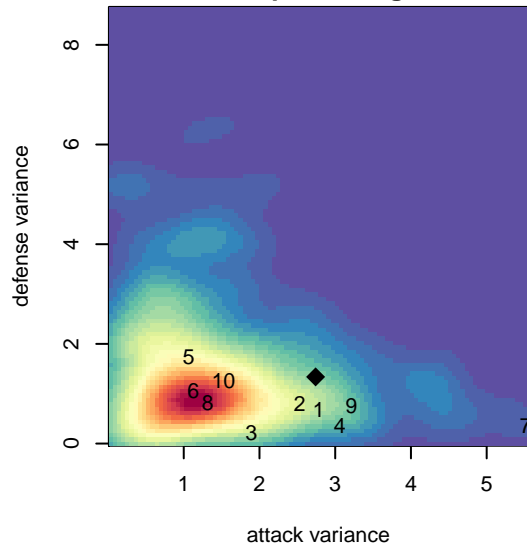

# Crossfire OR CUSC Red G04

Crossfire Oregon  
 Clackamas, OR  
 G04 total strength=1034  
 attack=3 defense=1.7  
 fall league = PTT G04 Div 2 Red South  
 notes= Sale 2015

alt names used:  
 CLACKAMAS UNITED U14 RED LE – HARRIS  
 CLACKAMAS UNITED U14 RED LE – HARRIS  
 CUSC 04G Le  
 CUSC 04G Le

Venues played:  
 2017 Clash At the Border Gold/Silver/Bronze  
 2017 Summer Slam Division 2 Gold/Silver  
 2017 PTT G04 Division 2 Red South  
 2017 OYS Founders Cup G04

**Crossfire OR CUSC Red G04**  
 Dots are actual minus expected GF (blue circles) and GA (red triangles).  
 Blue line is smoothed change in attack strength. Red is smoothed change in defense strength.

**attack and defense variance (black dot)  
relative to other teams  
and top 10 in region**

**attack and defense rating  
relative to others at age  
and all opponents in last 13 months**

**Performance relative to 13 month average**