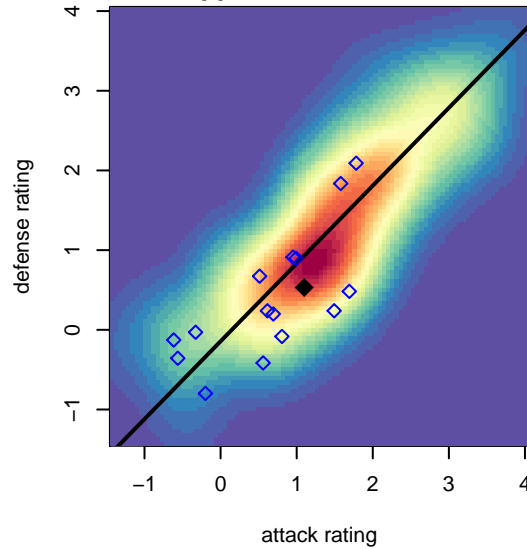

# Crossfire OR CUSC Red G04

Crossfire Oregon  
 Clackamas, OR  
 G04 total strength=1034  
 attack=3 defense=1.7  
 fall league = PTT G04 Div 2 Red South  
 notes= Sale 2015

alt names used:  
 CLACKAMAS UNITED U14 RED LE – HARRIS  
 CLACKAMAS UNITED U14 RED LE – HARRIS  
 CUSC 04G Le  
 CUSC 04G Le

Venues played:  
 2017 Clash At the Border Gold/Silver/Bronze  
 2017 Summer Slam Division 2 Gold/Silver  
 2017 PTT G04 Division 2 Red South  
 2017 OYS Founders Cup G04

**Crossfire OR CUSC Red G04**  
 Dots are actual minus expected GF (blue circles) and GA (red triangles).  
 Blue line is smoothed change in attack strength. Red is smoothed change in defense strength.

**attack and defense variance (black dot)  
relative to other teams  
and top 10 in region**

**attack and defense rating  
relative to others at age  
and all opponents in last 13 months**

**Performance relative to 13 month average**