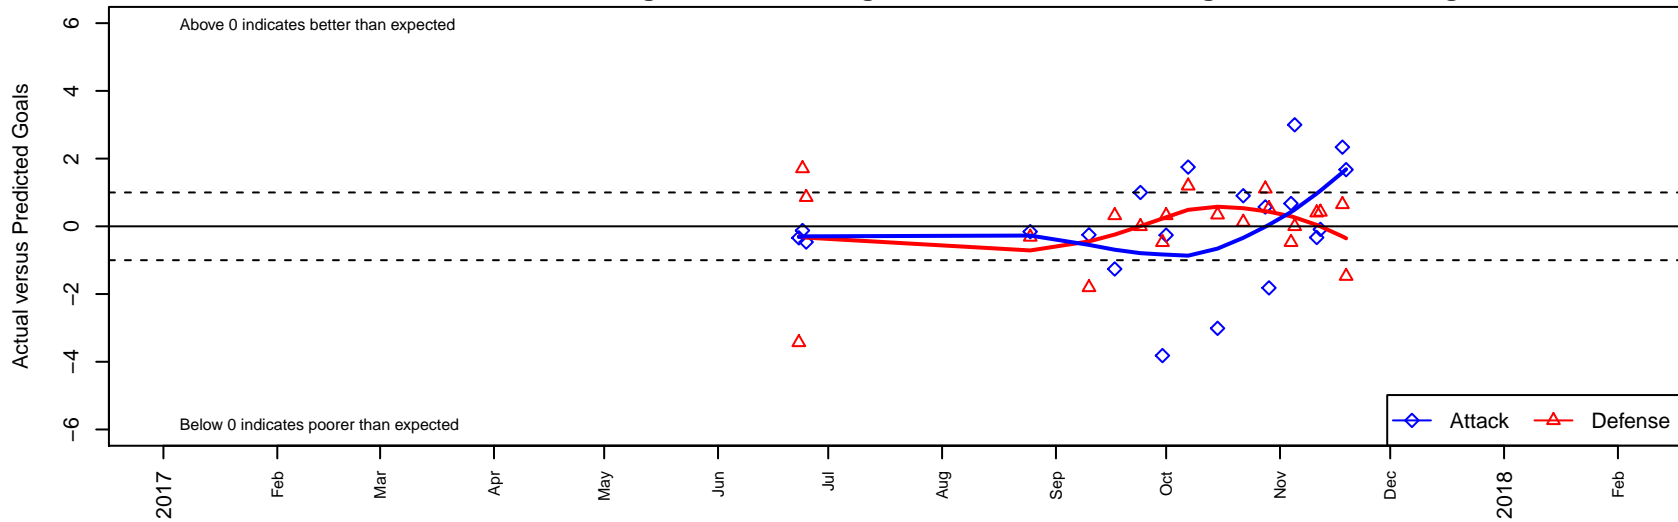

# Crossfire OR CUSC Red G04

Crossfire Oregon  
 Clackamas, OR  
 G04 total strength=1034  
 attack=3 defense=1.7  
 fall league = PTT G04 Div 2 Red South  
 notes= Sale 2015

alt names used:  
 CLACKAMAS UNITED U14 RED LE – HARRIS  
 CLACKAMAS UNITED U14 RED LE – HARRIS  
 CUSC 04G Le  
 CUSC 04G Le

Venues played:  
 2017 Clash At the Border Gold/Silver/Bronze  
 2017 Summer Slam Division 2 Gold/Silver  
 2017 PTT G04 Division 2 Red South  
 2017 OYS Founders Cup G04

**Crossfire OR CUSC Red G04**  
 Dots are actual minus expected GF (blue circles) and GA (red triangles).  
 Blue line is smoothed change in attack strength. Red is smoothed change in defense strength.

**attack and defense variance (black dot)  
relative to other teams  
and top 10 in region**

**attack and defense rating  
relative to others at age  
and all opponents in last 13 months**

**Performance relative to 13 month average**