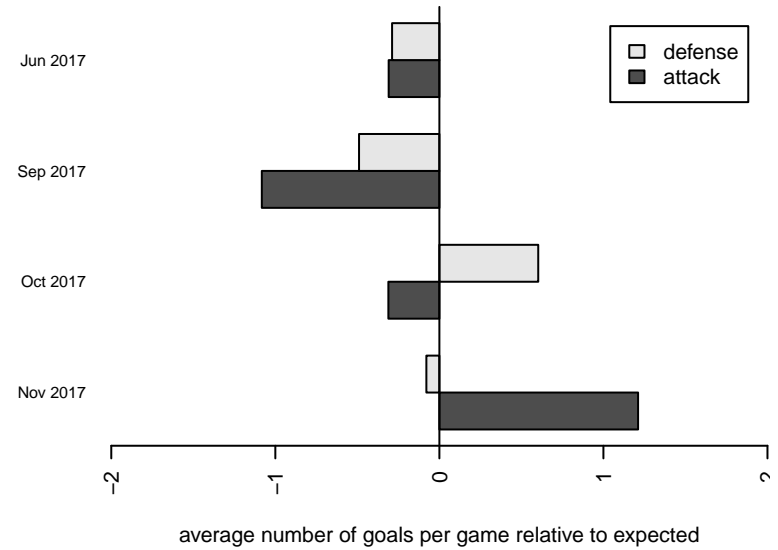

Performance relative to 13 month average